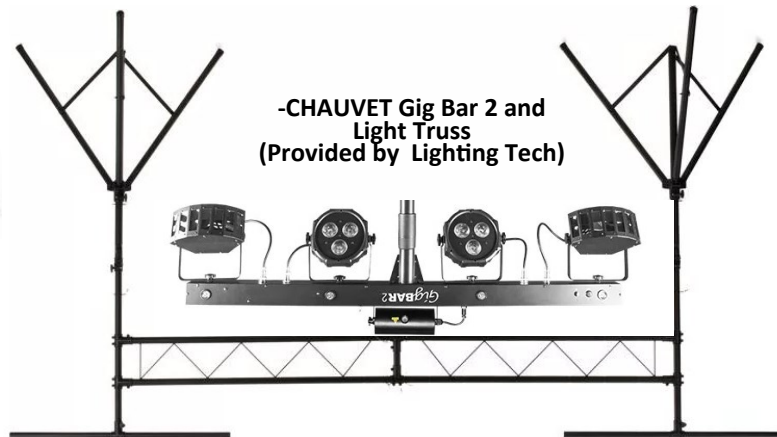

### **Input List**

- DDJ-SR2 (XLR input)
- Dj Rane 62 Mixer (XLR input)
- 3 120-volt power outlet/ power strip
- 2 50 Ft. heavy duty extension cords

Venue/Organization/Promoter\_\_\_\_\_ Date\_\_\_\_\_

# Taija New Official Stage Plot

(2) 50ft heavy duty extension cords  
(Provided by Lighting Tech)

(3) 120v power strips for sound and lighting  
(Provided by DJ and Lighting Tech)

DJ Juice

- DJ Mixer (Provided by DJ)
- Sennheiser Wireless Receiver & Mic (Provided by Artist)
- Sennheiser EWIEMG4 Wireless In Ear Monitor Sys G (Provided by Artist)
- Table (Provided by Venue)

-CHAUVET Gig Bar 2  
(Provided by Lighting Tech)

Portable Dressing Room  
(Provided by Artist)

Taija New

-Fog Machine  
(Provided by Lighting Tech)

-Fog Machine  
(Provided by Lighting Tech)

-CHAUVET Gig Bar 2 and Light Truss  
(Provided by Lighting Tech)

Stage Fan  
(Provided by Artists)

Stage Fan  
(Provided by Artists)

Wedge Floor Monitor  
(Provided by Venue)

Wedge Floor Monitor  
(Provided by Venue)